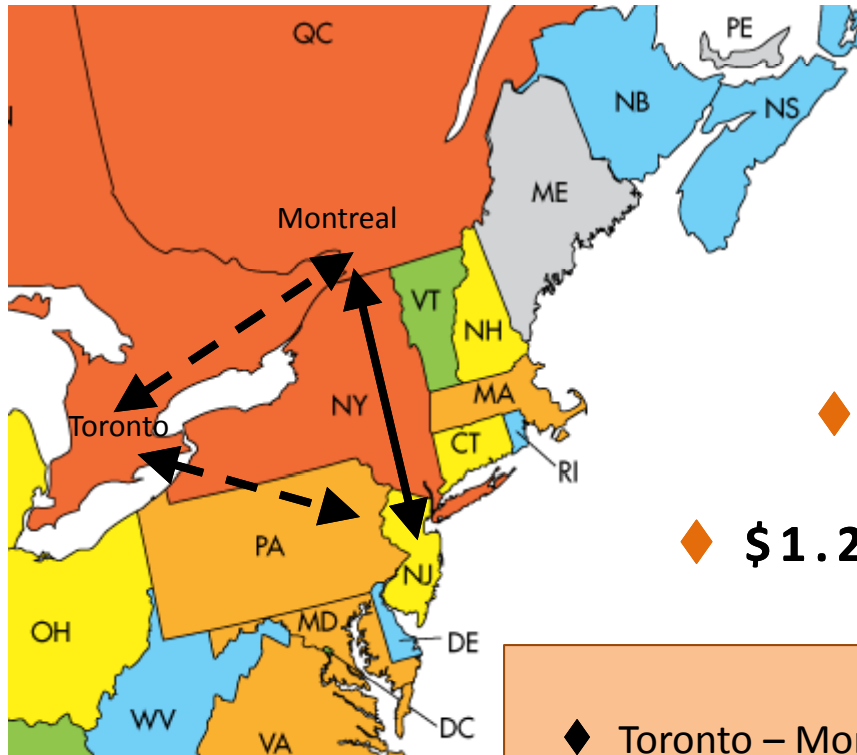

Highland

NEW SINGLE AZ CONTAINER BUSINESS

**TWIC
Card Holders
Preferred**

OPENINGS FOR 10 SINGLE O/O BASED IN ONTARIO & QUEBEC

- ◆ FUEL SURCHARGE
- ◆ DISCOUNTED FUEL PRICE
- ◆ SEMI-DEDICATED
- ◆ \$1.225 Loaded
- ◆ \$1.105 Empty

KEY LANES

- ◆ Toronto – Montreal – Eastern Seaboard Ports – Montreal – Toronto
- ◆ Montreal – Eastern Seaboard Ports - Montreal

Ontario Recruiter

Charmaine (877) 444-4303

ckapasky@highlandtransport.com

Montreal Recruiter